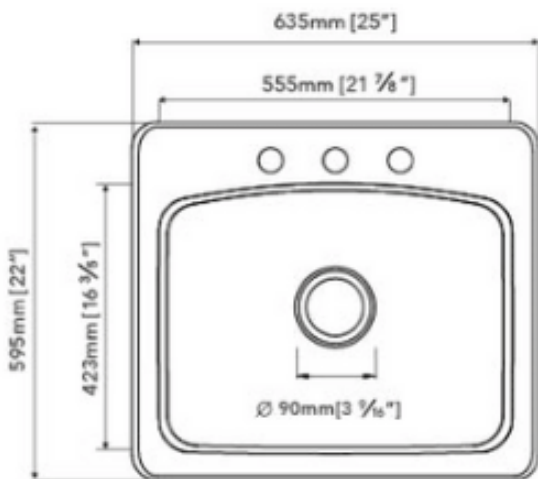

# STAINLESS STEEL SINK

SPECIAL ORDER

MODEL: SS-116-10-2522R1

DEPTH	GAUGE	HOLES
7"/8"	18/20	3/4

- Top-mount Single Bowl Sink
- Dimensions: 25"x22"
- Material: SS304
- Finish: Brushed

Undercoated and Sound Pads

3-1/2" Drain Opening

Supplied with Fasteners

cUPC Certified

Disclaimer: Nerval makes every effort to provide accurate specification data. However, specification may change without notice. Please visit nerval website to see Nerval's terms and conditions.